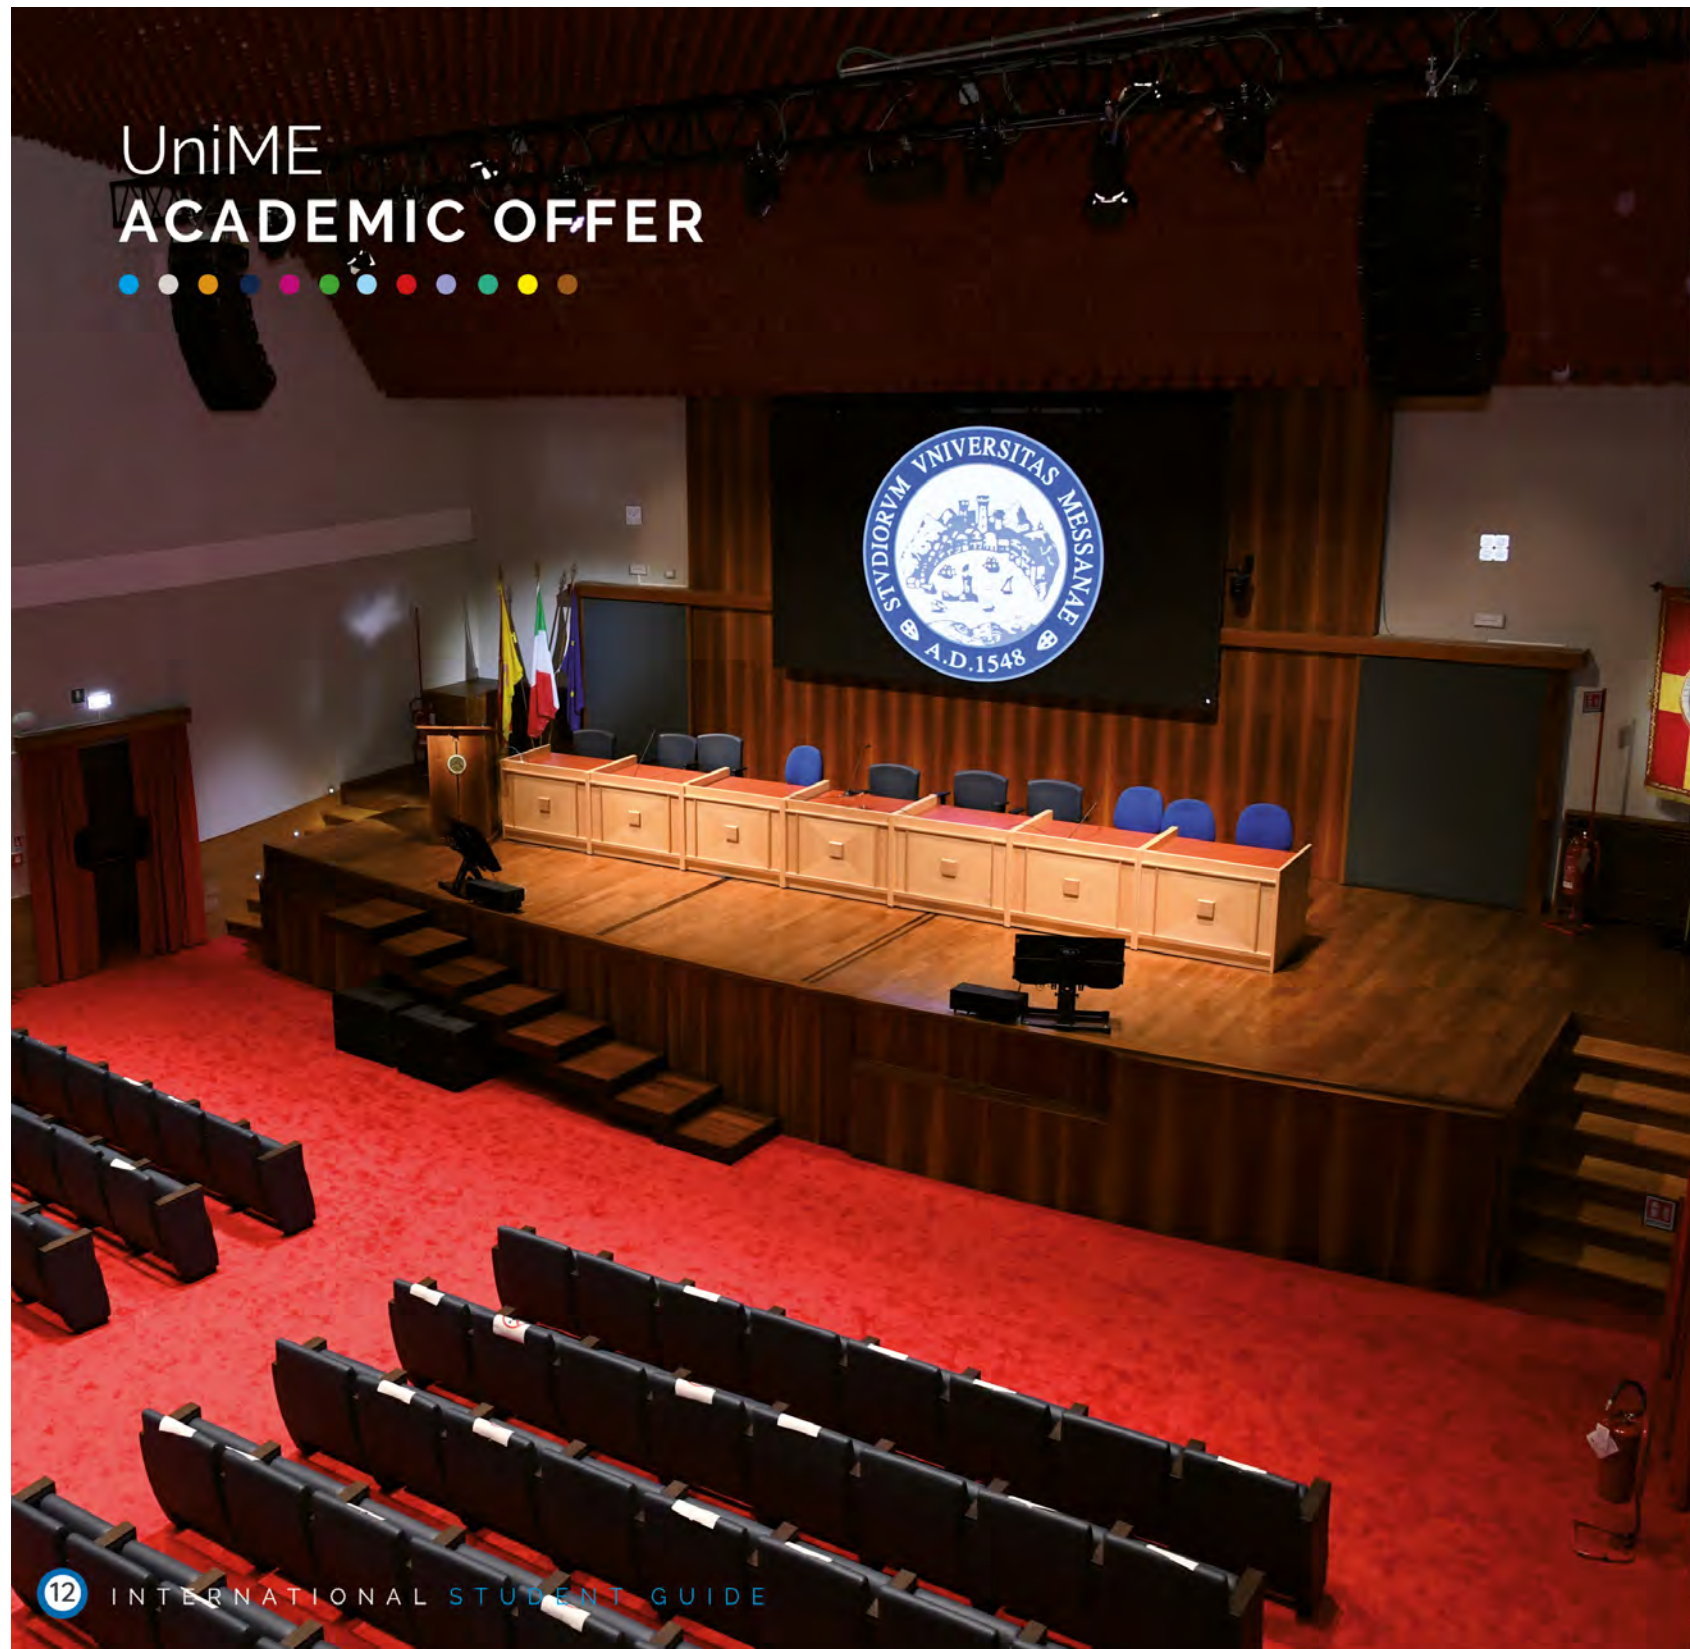

UniME ACADEMIC OFFER

▶ COURSES TAUGHT IN ENGLISH

The University of Messina offers a growing number of undergraduate and graduate degree courses taught in English in the most-requested professional fields for the global market: Business Management, STEM, Political Sciences and International Relations, Educational Studies, Life Sciences & Medicine Related Studies, Legal Studies. All degree programmes are taught by highly qualified professors with extensive international experience.

▶ COURSES TAUGHT IN ITALIAN

The University of Messina offers a wide range of undergraduate and graduate degree courses taught in Italian in the most-requested professional fields for the global market: Business Management, STEM, Political Sciences and International Relations, Educational Studies, Life Sciences & Medicine Related Studies, Veterinary Medicine, Legal Studies, Arts & Humanities Studies, Leisure & Sport Related Studies. All degree programmes are taught by highly qualified professors.