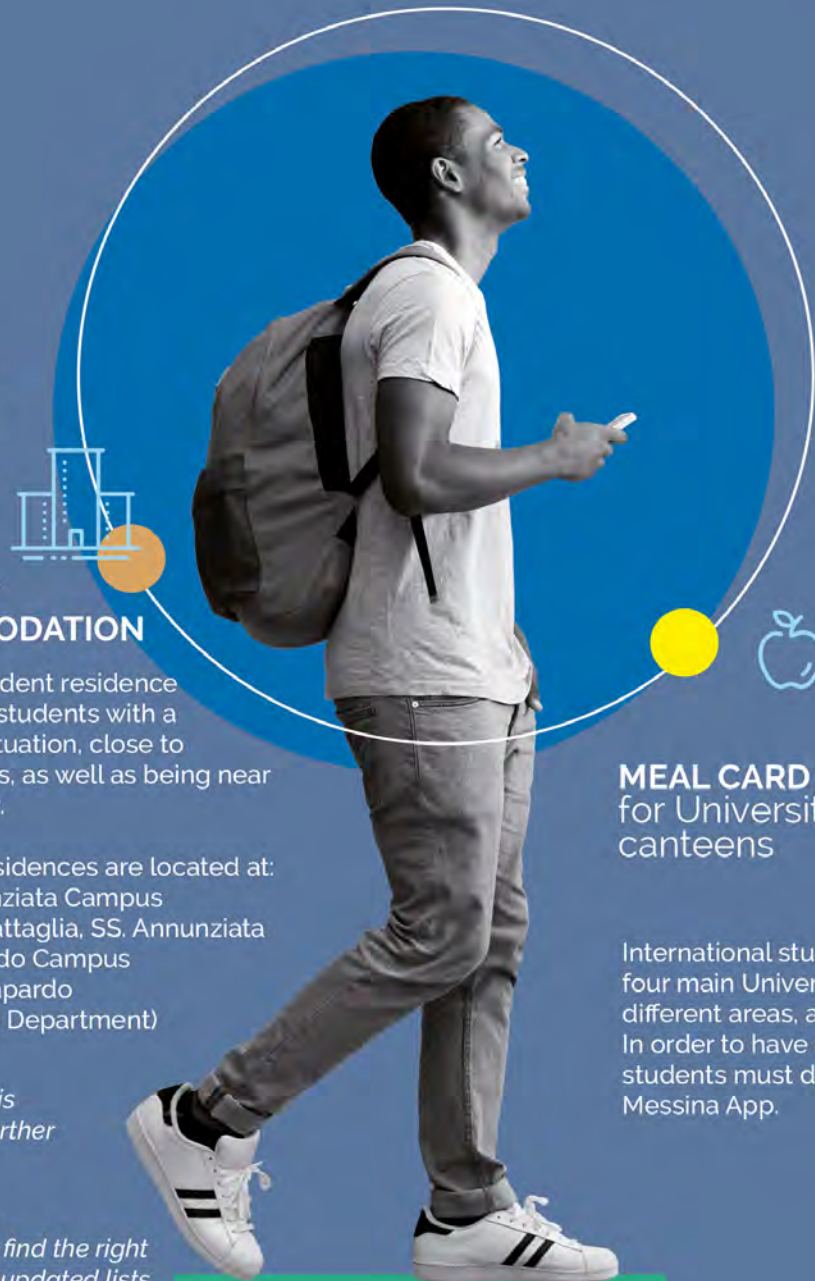

# UniME SERVICES AND FACILITIES

Upon arrival in Messina, international student will receive a warm welcome at UniME Welcome Point.

Everything has been arranged to **make study and stay as comfortable as possible.**